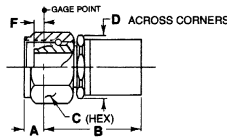

240 Series Flareless Fittings

STRAIGHT

Flareless fittings - mates with AS33514 / AS4375 and AS33515 / AS4377 (straight)

Hose	S/S Fitting	A REF	B MAX	C REF	D MAX	F REF GAGE PT	THREAD SIZE	MATERIAL WT (LB) REF
SS								
R160-4	Y40404-72	.320	1.36	.562	.55	.155	.4375-20	.07
R160-6	Y40406-72	.326	1.52	.688	.69	.164	.5625-18	.09
R160-8	Y40408-72	.368	1.68	.875	.81	.189	.7500-16	.17
R160-10	Y40410-72	.396	1.79	1.000	.93	.201	.8750-14	.23
R160-12	Y40412-72	.421	2.05	1.250	1.19	.228	1.0625-12	.40
R160-16	Y40416-72	.425	2.45	1.500	1.63	.297	1.3125-12	.63
R160-20	Y40420-72	.452	2.99	1.812	2.06	.300	1.6250-12	1.42
R160-24	Y40424-72	.765	3.50	2.125	2.46	.365	1.8750-12	2.06

45° ELBOW

Flareless fittings - mates with AS33514 / AS 4375 and AS33515 / AS4377 (45° elbow)

Hose	S/S Fitting#	A REF	B MAX	C REF	D MAX	E NOM	F REF	THREAD SIZE	MATERIAL WT (LB) REF
SS									
R160-4	Y40504-72	.320	1.95	.562	.54	.419	.110	.4375-20	.07
R160-6	Y40506-72	.326	2.10	.688	.63	.544	.116	.5625-18	.12
R160-8	Y40508-72	.368	2.37	.875	.75	.602	.134	.7500-16	.19
R160-10	Y40510-72	.396	2.64	1.000	.87	.735	.142	.8750-14	.27
R160-12	Y40512-72	.421	3.06	1.250	1.13	.735	.161	1.0625-12	.46
R160-16	Y40516-72	.425	3.84	1.500	1.45	.936	.210	1.3125-12	.81

90° ELBOW

Flareless fittings - mates with AS33514 / AS4375 and AS33515 / AS4377 (90° elbow)

Hose	S/S Fitting#	A REF	B MAX	C REF	D MAX	E NOM	F REF	THREAD SIZE	MATERIAL WT (LB) REF
SS									
R160-4	Y40604-72	.320	1.47	.562	.54	.744	.155	.4375-20	.07
R160-6	Y40606-72	.326	1.79	.688	.63	.995	.164	.5625-18	.12
R160-8	Y40608-72	.368	2.07	.875	.75	1.149	.189	.7500-16	.20
R160-10	Y40610-72	.396	2.23	1.000	.87	1.411	.201	.8750-14	.29
R160-12	Y40612-72	.421	2.80	1.250	1.13	1.485	.228	1.0625-12	.50
R160-16	Y40616-72	.425	3.52	1.500	1.45	1.914	.297	1.3125-12	.83