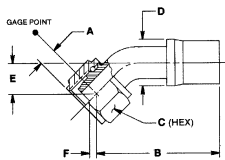

240 Series Flareless Fittings

STRAIGHT

Flareless fittings - mates with AS33514 / AS4375 and AS33515 / AS4377 (straight)

Hose	S/S Fitting	A REF	B MAX	C REF	D MAX	F REF GAGE PT	THREAD SIZE	MATERIAL WT (LB) REF
SS								
R160-4	Y40404-72	.320	1.36	.562	.55	.155	.4375-20	.07
R160-6	Y40406-72	.326	1.52	.688	.69	.164	.5625-18	.09
R160-8	Y40408-72	.368	1.68	.875	.81	.189	.7500-16	.17
R160-10	Y40410-72	.396	1.79	1.000	.93	.201	.8750-14	.23
R160-12	Y40412-72	.421	2.05	1.250	1.19	.228	1.0625-12	.40
R160-16	Y40416-72	.425	2.45	1.500	1.63	.297	1.3125-12	.63
R160-20	Y40420-72	.452	2.99	1.812	2.06	.300	1.6250-12	1.42
R160-24	Y40424-72	.765	3.50	2.125	2.46	.365	1.8750-12	2.06

45° ELBOW

Flareless fittings - mates with AS33514 / AS 4375 and AS33515 / AS4377 (45° elbow)

Hose	S/S Fitting#	A REF	B MAX	C REF	D MAX	E NOM	F REF	THREAD SIZE	MATERIAL WT (LB) REF
SS									
R160-4	Y40504-72	.320	1.95	.562	.54	.419	.110	.4375-20	.07
R160-6	Y40506-72	.326	2.10	.688	.63	.544	.116	.5625-18	.12
R160-8	Y40508-72	.368	2.37	.875	.75	.602	.134	.7500-16	.19
R160-10	Y40510-72	.396	2.64	1.000	.87	.735	.142	.8750-14	.27
R160-12	Y40512-72	.421	3.06	1.250	1.13	.735	.161	1.0625-12	.46
R160-16	Y40516-72	.425	3.84	1.500	1.45	.936	.210	1.3125-12	.81

90° ELBOW

Flareless fittings - mates with AS33514 / AS4375 and AS33515 / AS4377 (90° elbow)

Hose	S/S Fitting#	A REF	B MAX	C REF	D MAX	E NOM	F REF	THREAD SIZE	MATERIAL WT (LB) REF
SS									
R160-4	Y40604-72	.320	1.47	.562	.54	.744	.155	.4375-20	.07
R160-6	Y40606-72	.326	1.79	.688	.63	.995	.164	.5625-18	.12
R160-8	Y40608-72	.368	2.07	.875	.75	1.149	.189	.7500-16	.20
R160-10	Y40610-72	.396	2.23	1.000	.87	1.411	.201	.8750-14	.29
R160-12	Y40612-72	.421	2.80	1.250	1.13	1.485	.228	1.0625-12	.50
R160-16	Y40616-72	.425	3.52	1.500	1.45	1.914	.297	1.3125-12	.83