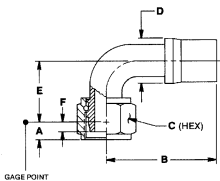

240 Series Flareless Fittings

STRAIGHT

Flareless fittings - mates with AS33514 / AS4375 and AS33515 / AS4377 (straight)

Hose	S/S Fitting	A REF	B MAX	C REF	D MAX	F REF GAGE PT	THREAD SIZE	MATERIAL WT (LB) REF
SS								
R160-4	Y40404-72	.320	1.36	.562	.55	.155	.4375-20	.07
R160-6	Y40406-72	.326	1.52	.688	.69	.164	.5625-18	.09
R160-8	Y40408-72	.368	1.68	.875	.81	.189	.7500-16	.17
R160-10	Y40410-72	.396	1.79	1.000	.93	.201	.8750-14	.23
R160-12	Y40412-72	.421	2.05	1.250	1.19	.228	1.0625-12	.40
R160-16	Y40416-72	.425	2.45	1.500	1.63	.297	1.3125-12	.63
R160-20	Y40420-72	.452	2.99	1.812	2.06	.300	1.6250-12	1.42
R160-24	Y40424-72	.765	3.50	2.125	2.46	.365	1.8750-12	2.06

45° ELBOW

Flareless fittings - mates with AS33514 / AS 4375 and AS33515 / AS4377 (45° elbow)

Hose	S/S Fitting#	A REF	B MAX	C REF	D MAX	E NOM	F REF	THREAD SIZE	MATERIAL WT (LB) REF
SS									
R160-4	Y40504-72	.320	1.95	.562	.54	.419	.110	.4375-20	.07
R160-6	Y40506-72	.326	2.10	.688	.63	.544	.116	.5625-18	.12
R160-8	Y40508-72	.368	2.37	.875	.75	.602	.134	.7500-16	.19
R160-10	Y40510-72	.396	2.64	1.000	.87	.735	.142	.8750-14	.27
R160-12	Y40512-72	.421	3.06	1.250	1.13	.735	.161	1.0625-12	.46
R160-16	Y40516-72	.425	3.84	1.500	1.45	.936	.210	1.3125-12	.81

90° ELBOW

Flareless fittings - mates with AS33514 / AS4375 and AS33515 / AS4377 (90° elbow)

Hose	S/S Fitting#	A REF	B MAX	C REF	D MAX	E NOM	F REF	THREAD SIZE	MATERIAL WT (LB) REF
SS									
R160-4	Y40604-72	.320	1.47	.562	.54	.744	.155	.4375-20	.07
R160-6	Y40606-72	.326	1.79	.688	.63	.995	.164	.5625-18	.12
R160-8	Y40608-72	.368	2.07	.875	.75	1.149	.189	.7500-16	.20
R160-10	Y40610-72	.396	2.23	1.000	.87	1.411	.201	.8750-14	.29
R160-12	Y40612-72	.421	2.80	1.250	1.13	1.485	.228	1.0625-12	.50
R160-16	Y40616-72	.425	3.52	1.500	1.45	1.914	.297	1.3125-12	.83